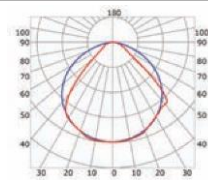

Opal cover: -37%
Frosted cover: -43%

55° lens cover
(light reduction: -19%)

ENDKAPPEN

MONTAGECLIPS

MLWL02-03

D strip up to 12 mm width

ABDECKUNG

INSTALLATION