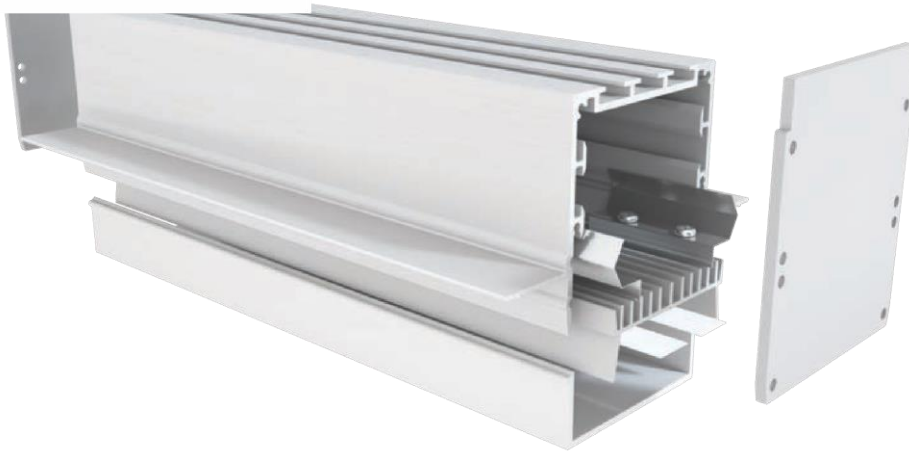

0 step up to 35 mm width

High opal cover: -39%
High frosted cover: -40%

Low opal cover: -41%
Low frosted cover: -42%

INSTALLATION

ENDKAPPEN MONTAGECLIPS

MLDW06-02

ABDECKUNG

Opal cover: -55%
Frosted cover: -59%