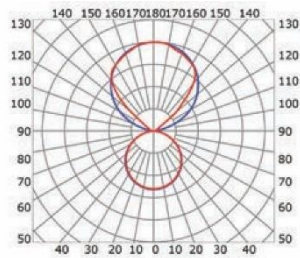

MLCL03-18

— C0-C180 — C90-C270

Transparent cover
(light reduction -26%)