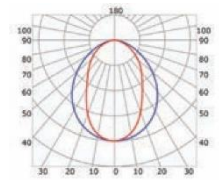

ENDKAPPEN

MONTAGECLIPS

ABDECKUNG

Transparent cover 50°
(light reduction: -34%)

Semiopal cover 67°
(light reduction: -38%)

Opal cover: -49%
Frosted cover: -55%

18° lens cover

MLSL06-05