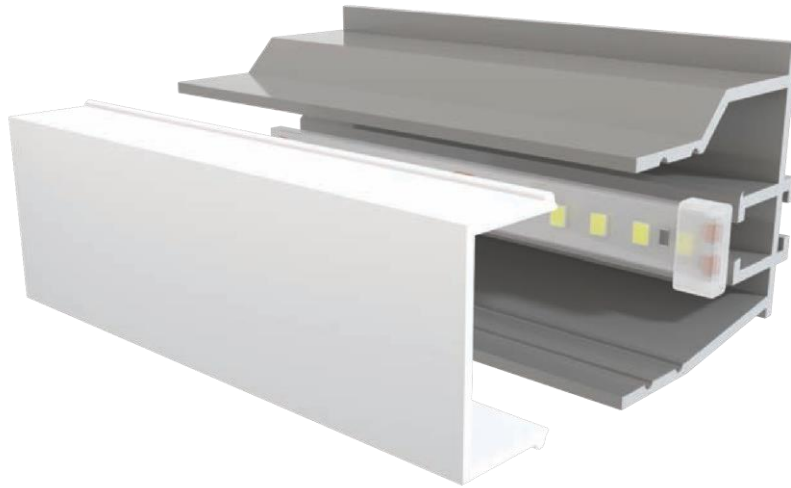

LP-1000-05

up to 12 mm width

Available in 3 m length

MLCC01-06