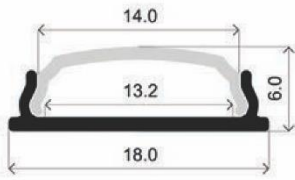

MLSL04-04

LED strip up to 13 mm width

ABDECKUNG G

Opal cover
(light reduction: -25%)