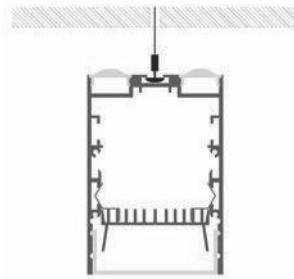

Semiopal cover
(light reduction -31%)

— C0-C180 — C90-C270

Opal cover: -44%
Frosted cover: -48%

— C0-C180 — C90-C270

Lens 54° cover
(light reduction -28%)

ENDKAPPEN

MONTAGECLIPS

MLCL04-18