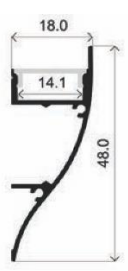

ENDKAPPEN

MONTAGECLIPS

D strip up to 14 mm width

MLWL01-03

INSTALLATION

ABDECKUNG

Transparent cover
(light reduction: -20%)

Semiopal cover
(light reduction: -25%)