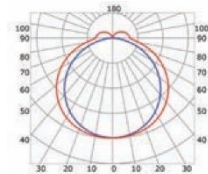

strip up to 20 mm width

ABDECKUNG

High opal cover step 1: -38%
High frosted cover step 1: -40%

Low opal cover step 1: -42%
Low frosted cover step 1: -44%

Low opal cover step 2: -54%
Low frosted cover step 2: -56%