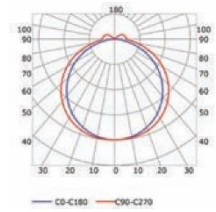

P-DW05-07

ABDECKUNG

MLDW05-07

0 step up to 35 mm width