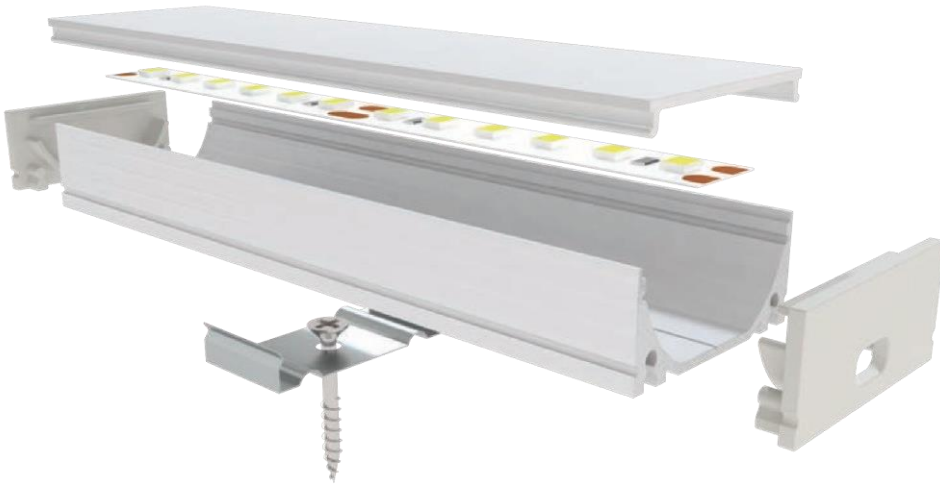

INSTALLATION

ENDKAPPEN

MONTAGECLIPS