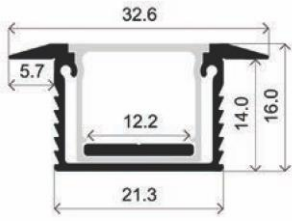

MLRE08-13

ABDECKUNG

INSTALLATION

ENDKAPPEN