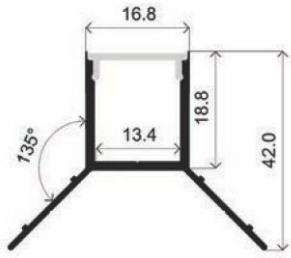

MLDW03-03

ABDECKUNG

Transparent cover
(light reduction -35%)