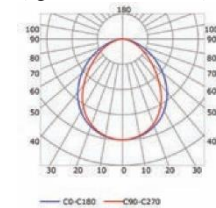

Available in 2 m and 3 m for

ABDECKUNG

MLSL08-03

INSTALLATION

ENDKAPPEN

MONTAGECLIPS

Transparent cover 90°
(light reduction: -16%)

Semiopal cover 90°
(light reduction: -20%)