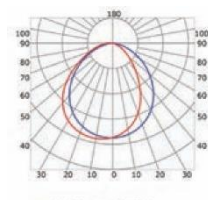

Semiopal cover
(light reduction: -23%)