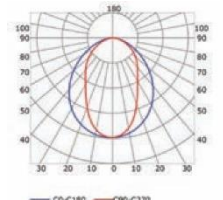

Transparent cover
(light reduction -38%)