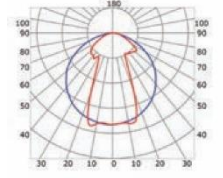

0 step up to 18 mm width

P-DW02-03

MLDW02-03

ABDECKUNG