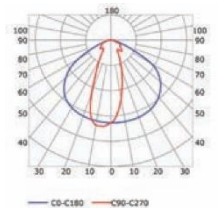

MLAN01-01

Transparent cover
(light reduction: -25%)

Semiopal cover
(light reduction: -29%)

Opal cover: -41%
Frosted cover: -47%

40° lens cover
(light reduction: -25%)

INSTALLATION

ENDKAPPEN

MONTAGECLIPS