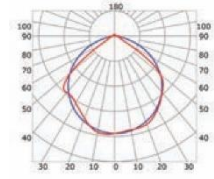

MLAN02-08

D8

D ramp up to 10 mm width

ABDECKUNG