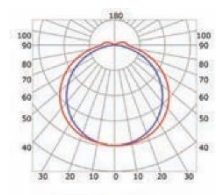

— C0-C180 — C90-C270
Low opal cover: -39%
Low frosted cover: -41%