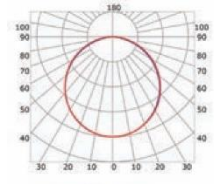

ABDECKUNG

Opal cover
(light reduction: -44%)