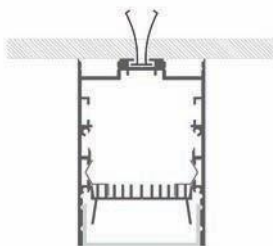

High opal cover step 2: -51%
High frosted cover step 2: -53%

INSTALLATION

ENDKAPPEN MONTAGECLIPS

MLCL02-07

MLCL02-07

fit for LED strip up to 25 mm width

ABDECKUNG

— C0-C180 — C90-C270
Opal cover: -39%
Frosted cover: -42%