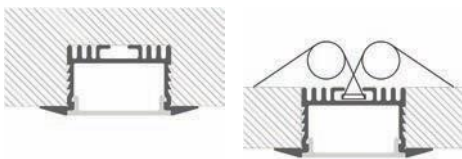

ULP-RE04-07

Strip up to 17 mm width

MLRE05-01

ABDECKUNG

High opal cover
(light reduction: -29%)

Flat opal cover
(light reduction: -36%)

INSTALLATION

ENDKAPPEN

MONTAGECLIPS

LLP-REUG-01

MLRE06-01

Ø step up to 17 mm width

ABDECKUNG

— C0-C180 — C90-C270
High opal cover
(light reduction: -38%)

— C0-C180 — C90-C270
Flat opal cover
(light reduction: -45%)

INSTALLATION