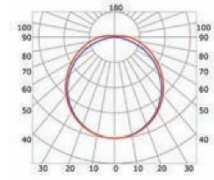

Transparent cover
(light reduction: -9%)

Opal cover: -25%
Frosted cover: -28%