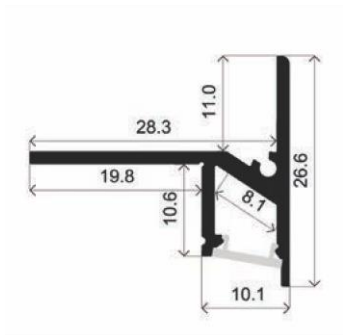

MLST01-02

ABDECKUNG

Opal cover: -68%
Frosted cover: -69%

INSTALLATION