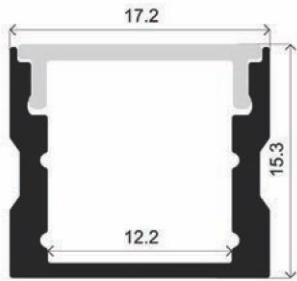

MLSL05-03

INSTALLATION

ENDKAPPEN

MONTAGECLIPS

ABDECKUNG