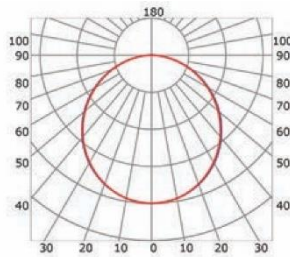

— C0-C180 — C90-C270
Opal cover: -40%
Frosted cover: -43%

— C0-C180 — C90-C270
Opal cover: -39%
Frosted cover: -41%

MLCL03-18

— C0-C180 — C90-C270

Transparent cover
(light reduction -26%)

— C0-C180 — C90-C270