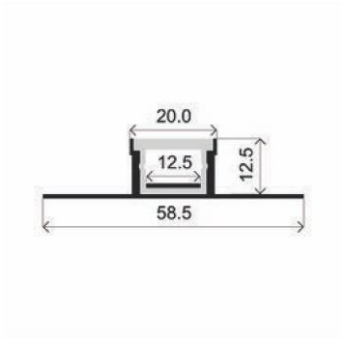

Opal cover
(light reduction: -13%)

ENDKAPPEN

MLNE03-17

LED strip up to 15 mm width

Opal cover
(light reduction: -32%)

INSTALLATION

ENDKAPPEN

MLT01-11