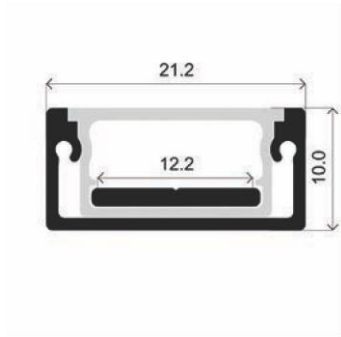

Opal cover: -32%
Frosted cover: -39%

60° lens cover
(light reduction: -16%)

MLSL09-12

12 mm width

ABDECKUNG

Opal cover
(light reduction: -32%)

INSTALLATION

ENDKAPPEN