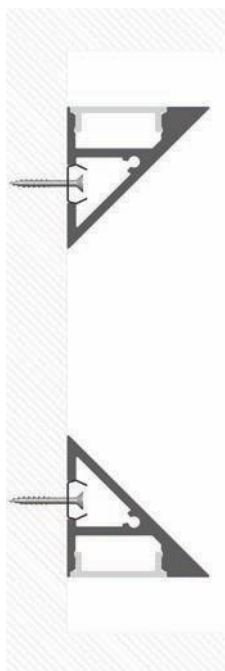

Opal cover: -37%
Frosted cover: -43%

55° lens cover
(light reduction: -19%)

ENDKAPPEN

MONTAGECLIPS

MLWL02-03

D strip up to 12 mm width

ABDECKUNG

INSTALLATION

Transparent cover
(light reduction: -16%)

Semiopal cover
(light reduction: -21%)

Opal cover: -33%
Frosted cover: -39%

56° lens cover
(light reduction: -16%)

ENDKAPPEN

MONTAGECLIPS

MLWL03-01

strip up to 17 mm width