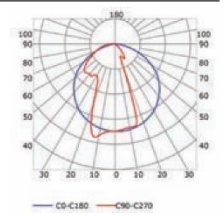

INSTALLATION

Transparent cover 40° (light reduction -41%)

Semiopal cover (light reduction: -45%)

Opal cover: -59%
Frosted cover: -60%

14° lens cover (light reduction: -41%)

0 step up to 18 mm width

P-DW02-03