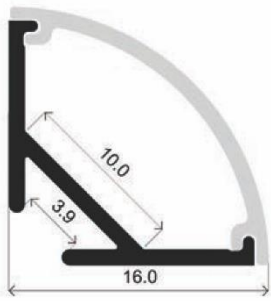

Available in 2 m and 3 m for D step up to 10 mm width

MLAN03-08

ABDECKUNG