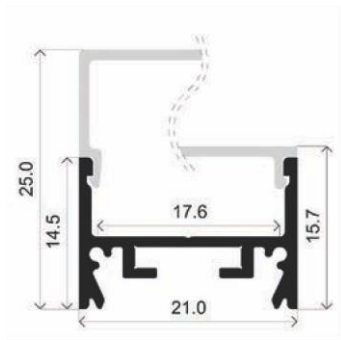

MLWB01-00

MLSL01-01

Ø strip up to 17 mm width

ABDECKUNG

High opal cover
(light reduction: -25%)

Low opal cover
(light reduction: -31%)

INSTALLATION

ENDKAPPEN