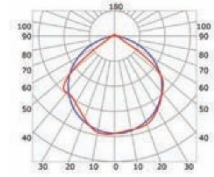

Available in 2 m and 3 m for D step up to 10 mm width

MLAN03-08

ABDECKUNG