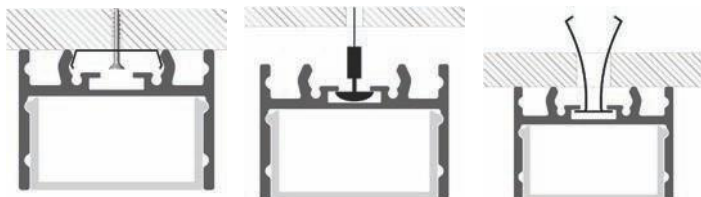

MONTAGECLIPS

MLSL02-06

Strip up to 28 mm width

ABDECKUNG

High opal cover: -36%
High frosted cover: -38%

Low opal cover: -40%
Low frosted cover: -42%

INSTALLATION

ENDKAPPEN