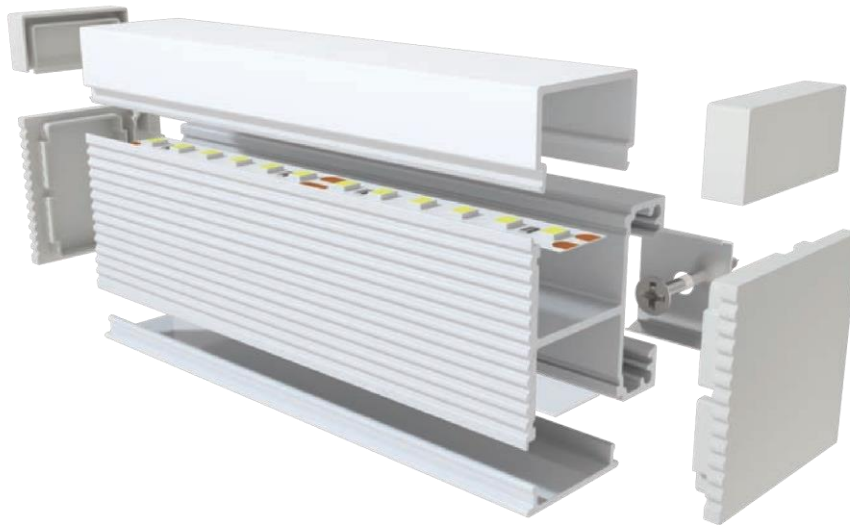

INSTALLATION