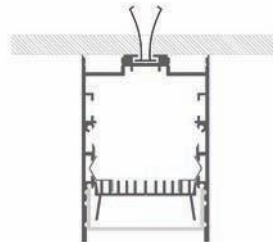

— C0-C180 — C90-C270
Opal cover: -39%
Frosted cover: -41%