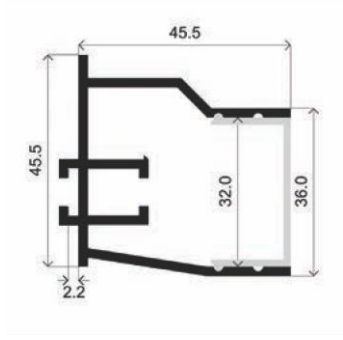

LP-1000-05

up to 12 mm width

Available in 3 m length

MLCC01-06