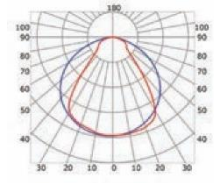

MLDW08-03

Transparent cover
(light reduction: -21%)

Semiopal cover
(light reduction: -24%)

Opal cover: -37%
Frosted cover: -40%

INSTALLATION

MLDW09-01

ABDECKUNG

Low opal cover
(light reduction: -35%)