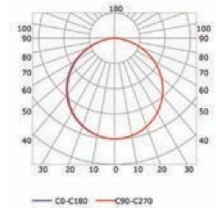

High opal cover: -39%
High frosted cover: -40%