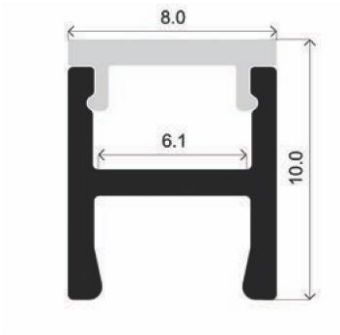

MLSL03-02

ABDECKUNG