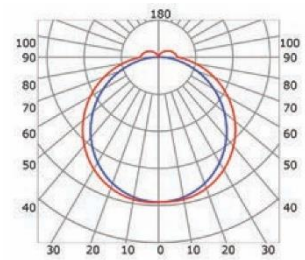

MLCL02-07

MLCL02-07

fit for LED strip up to 25 mm width

ABDECKUNG

— C0-C180 — C90-C270
Opal cover: -39%
Frosted cover: -42%