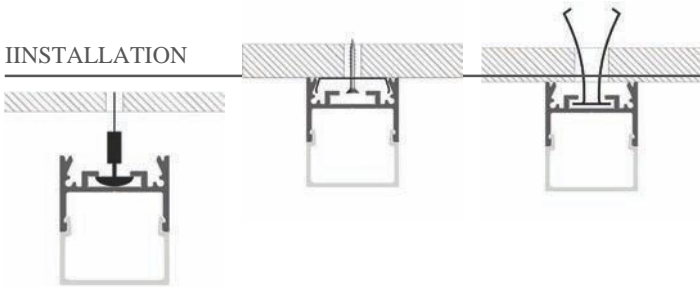

MLWB01-00

MLSL01-01

Ø strip up to 17 mm width

ABDECKUNG

High opal cover
(light reduction: -25%)

Low opal cover
(light reduction: -31%)

INSTALLATION

ENDKAPPEN