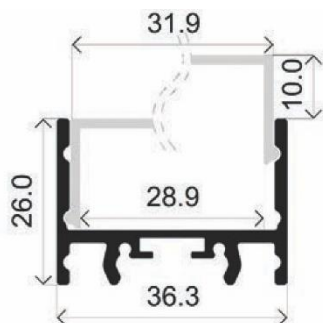

MLSL02-06

Strip up to 28 mm width

ABDECKUNG