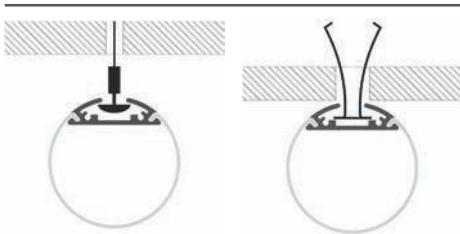

Ø strip up to 20 mm width

ABDECKUNG

Opal cover
(light reduction: -13%)

INSTALLATION

ENDKAPPEN

MONTAGECLIPS

MLNE02-15

ABDECKUNG