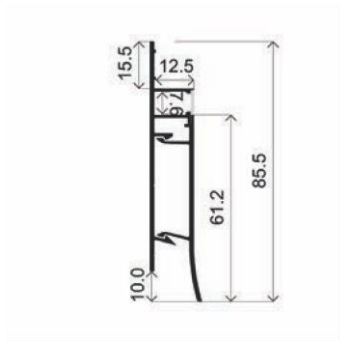

MLBB02-02

ABDECKUNG