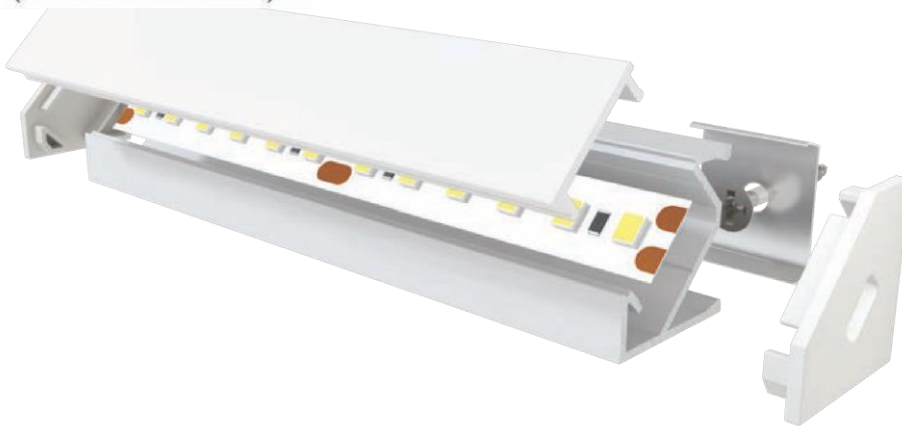

MLAN01-01

INSTALLATION

ENDKAPPEN

MONTAGECLIPS