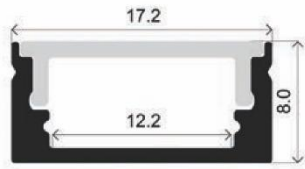

D strip up to 12 mm width

Available in 2 m and 3 m for

ABDECKUNG

MLSL08-03

INSTALLATION