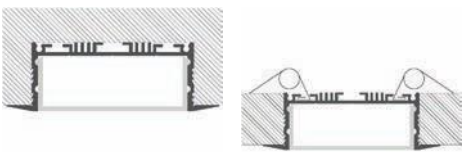

strip up to 49 mm width

MLRE04-07

ABDECKUNG

— C0-C180 — C90-C270
 Low opal cover: -39%
 Low frosted cover: -41%

— C0-C180 — C90-C270
 High opal cover: -38%
 High frosted cover: -39%

INSTALLATION

ENDKAPPEN

MONTAGECLIPS