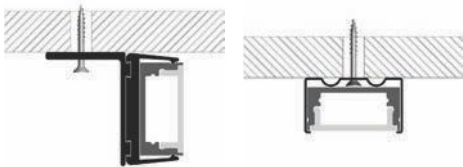

ENDKAPPEN

MONTAGECLIPS