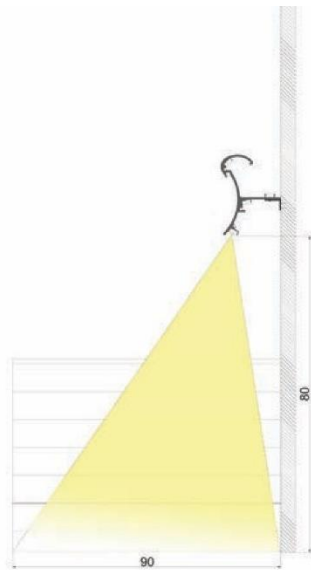

Transparent cover
(light reduction: -17%)

— C0-C180 — C90-C270

60° lens cover
(light reduction: -17%)

— C0-C180 — C90-C270

Transparent cover

— C0-C180 — C90-C270

Transparent cover

MLSH01-03