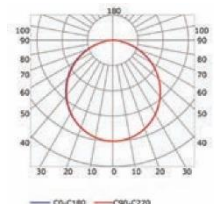

MLDW08-03

Transparent cover
(light reduction: -21%)

Semiopal cover
(light reduction: -24%)

Opal cover: -37%
Frosted cover: -40%

INSTALLATION

MLDW09-01

ABDECKUNG

Low opal cover
(light reduction: -35%)