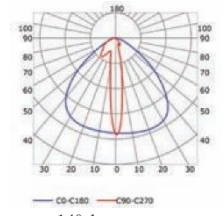

INSTALLATION

Transparent cover 40° (light reduction -41%)

Semiopal cover (light reduction: -45%)

Opal cover: -59%
Frosted cover: -60%

14° lens cover (light reduction: -41%)

0 step up to 18 mm width

P-DW02-03