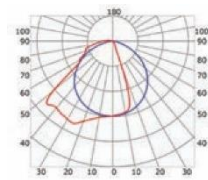

IINSTALLATION

MONTAGECLIPS

D strip up to 24 mm width

MLDW10-05

ABDECKUNG

Transparent cover
(light reduction: -20%)

Opal cover
(light reduction: -37%)

INSTALLATION