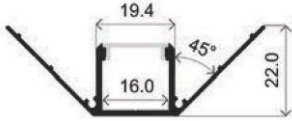

0 step up to 18 mm width

P-DW02-03

MLDW02-03

ABDECKUNG