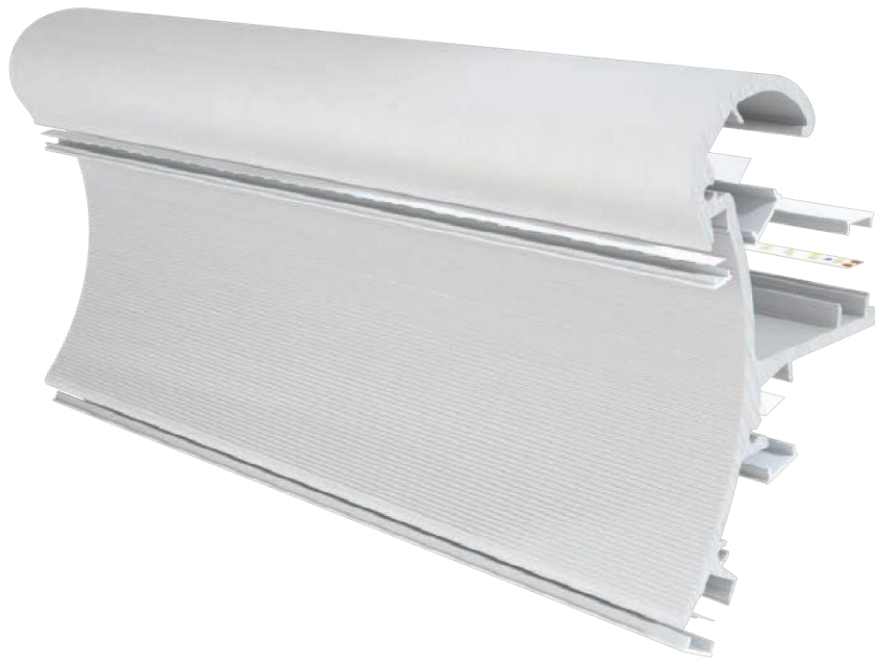

Opal cover: -65%
Frosted cover: -67%

INSTALLATION

MLHR01-0203

ABDECKUNG

INSTALLATION

CG-C180 CG-C270

Frosted cover

— C0-C180 — C90-C270