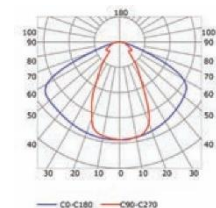

60° lens cover
(light reduction: -16%)