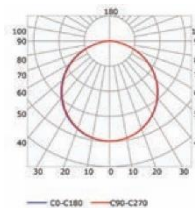

strip up to 20 mm width

ABDECKUNG

High opal cover step 1: -38%
High frosted cover step 1: -40%

Low opal cover step 1: -42%
Low frosted cover step 1: -44%

Low opal cover step 2: -54%
Low frosted cover step 2: -56%