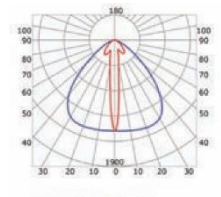

ABDECKUNG

Transparent cover
(light reduction -35%)

Semiopal cover
(light reduction -42%)

Opal cover: -53%
Frosted cover: -59%

11° lens cover
(light reduction -37%)

INSTALLATION

MLDW04-06

ABDECKUNG