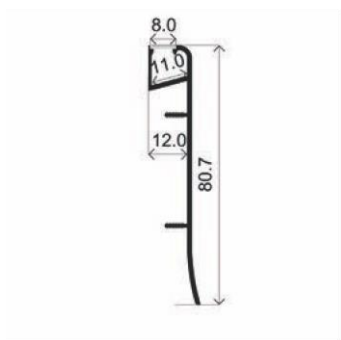

MLBB01-02

ABDECKUNG

— C0-C180 — C90-C170
Opal cover: -68%
Frosted cover: -69%

IINSTALLATION

MONTAGECLIPS