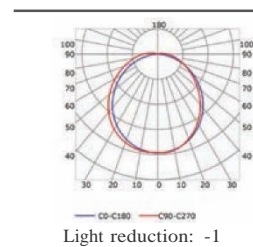

ABDECKUNG

Transparent cover
(light reduction: -19%)

Semiopal cover
(light reduction: -23%)

Opal cover: -37%
Frosted cover: -39%

INSTALLATION

ENDKAPPEN

MLWB01-00

INSTALLATION