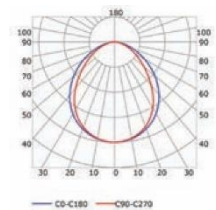

MLRE01-01

ABDECKUNG

INSTALLATION

ENDKAPPEN

Transparent cover 90°
(light reduction: -16%)

Semiopal cover 90°
(light reduction: -20%)

Opal cover: -32%
Frosted cover: -39%

60° lens cover
(light reduction: -16%)