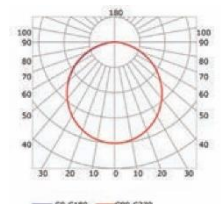

ULP-RE04-07

Strip up to 17 mm width

MLRE05-01

ABDECKUNG

High opal cover
(light reduction: -29%)

Flat opal cover
(light reduction: -36%)

INSTALLATION

ENDKAPPEN