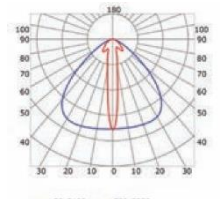

Opal cover: -56%
Frosted cover: -58%

13° lens cover
(light reduction: -38%)