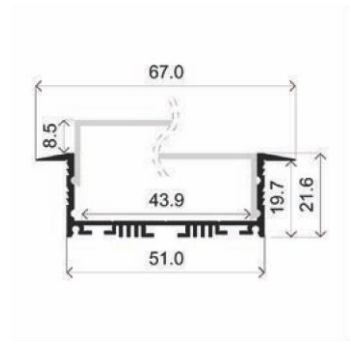

strip up to 49 mm width

MLRE04-07

ABDECKUNG

— C0-C180 — C90-C270
 Low opal cover: -39%
 Low frosted cover: -41%

— C0-C180 — C90-C270
 High opal cover: -38%
 High frosted cover: -39%

INSTALLATION

ENDKAPPEN

MONTAGECLIPS