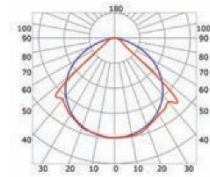

MLRE03-05

ABDECKUNG