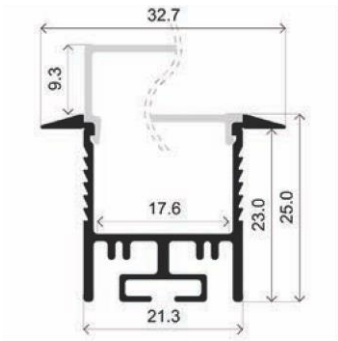

MONTAGECLIPS

LLP-REUG-01

MLRE06-01

Ø step up to 17 mm width

ABDECKUNG

— C0-C180 — C90-C270
High opal cover
(light reduction: -38%)

— C0-C180 — C90-C270
Flat opal cover
(light reduction: -45%)

INSTALLATION