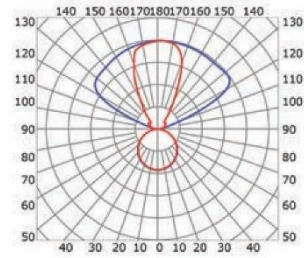

— C0-C180 — C90-C270

Lens 54° cover
(light reduction -28%)

ENDKAPPEN

MONTAGECLIPS