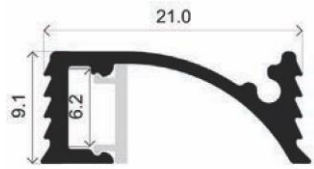

Opal cover: -50%
Frosted cover: -53%

IINSTALLATION

ENDKAPPEN

Available in 2 m for LED strip up to 5 mm width

MLRE10-02

ABDEC

Opal cover: -46%
Frosted cover: -50%

INSTALLATION