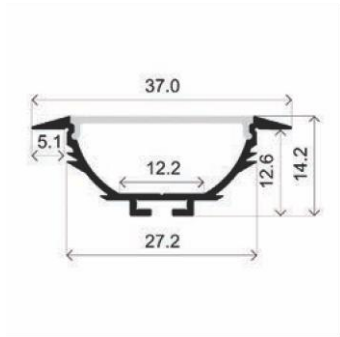

MLRE03-05

ABDECKUNG