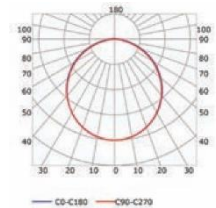

MLRE01-01

ABDECKUNG

INSTALLATION

ENDKAPPEN

Transparent cover 90°
(light reduction: -16%)

Semiopal cover 90°
(light reduction: -20%)

Opal cover: -32%
Frosted cover: -39%

60° lens cover
(light reduction: -16%)