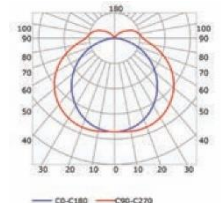

ULP-RE04-07

Strip up to 17 mm width

MLRE05-01

ABDECKUNG

High opal cover
(light reduction: -29%)