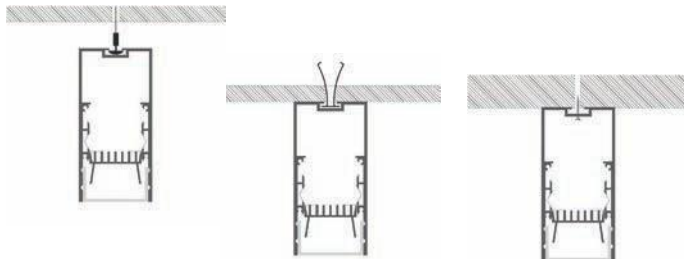

strip up to 20 mm width

ABDECKUNG

High opal cover step 1: -38%
High frosted cover step 1: -40%

Low opal cover step 1: -42%
Low frosted cover step 1: -44%

Low opal cover step 2: -54%
Low frosted cover step 2: -56%

High opal cover step 2: -51%
High frosted cover step 2: -53%

INSTALLATION

ENDKAPPEN MONTAGECLIPS

MLCL02-07

MLCL02-07

fit for LED strip up to 25 mm width

ABDECKUNG

— C0-C180 — C90-C270
Opal cover: -39%
Frosted cover: -42%