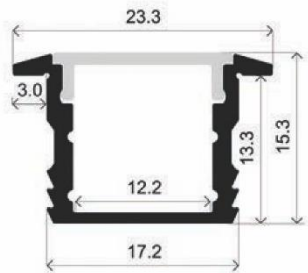

MLRE02-03

ABDECKUNG

Transparent cover 50°
(light reduction: -34%)

Semiopal cover 67°
(light reduction: -38%)

Opal cover: -49%
Frosted cover: -55%

18° Lens cover
(light reduction: -34%)

INSTALLATION

ENDKAPPEN