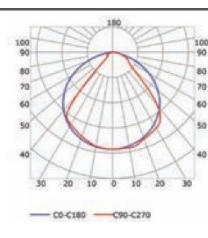

ENDKAPPEN

MONTAGECLIPS

D strip up to 14 mm width

MLWL01-03

INSTALLATION

ABDECKUNG

Transparent cover
(light reduction: -20%)

Semiopal cover
(light reduction: -25%)