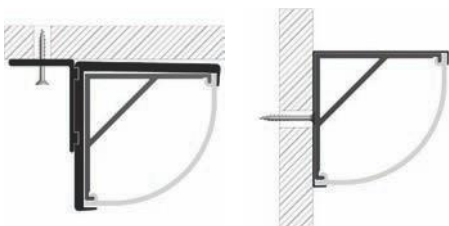

INSTALLATION