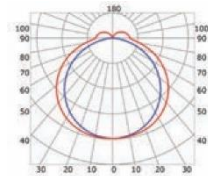

strip up to 20 mm width

ABDECKUNG

High opal cover step 1: -38%
High frosted cover step 1: -40%

Low opal cover step 1: -42%
Low frosted cover step 1: -44%

Low opal cover step 2: -54%
Low frosted cover step 2: -56%