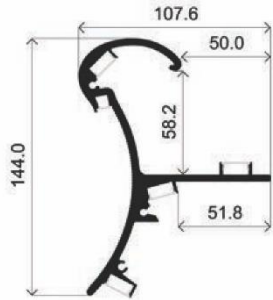

MLHR01-0203