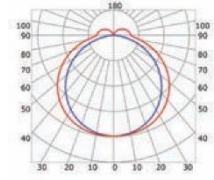

ABDECKUNG

Transparent cover
(light reduction -35%)

Semiopal cover
(light reduction -42%)

Opal cover: -53%
Frosted cover: -59%

11° lens cover
(light reduction -37%)

INSTALLATION

MLDW04-06

ABDECKUNG