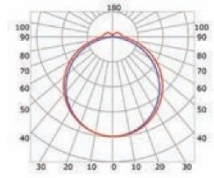

ABDECKUNG

Opal cover: -50%
Frosted cover: -53%