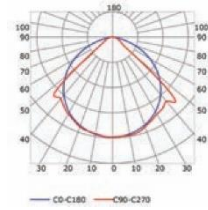

MLSL06-05

ml 3 m far

ABDECKUNG