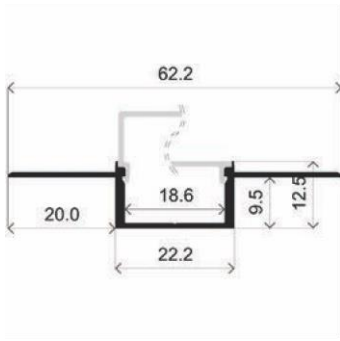

MLDW07-01

ABDECKUNG