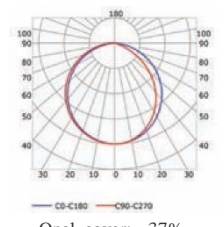

ENDKAPPEN

MONTAGECLIPS

D strip up to 14 mm width

MLWL01-03

INSTALLATION

ABDECKUNG

Transparent cover
(light reduction: -20%)

Semiopal cover
(light reduction: -25%)