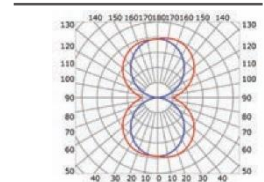

MLWL03-01

strip up to 17 mm width

MLWL03-01