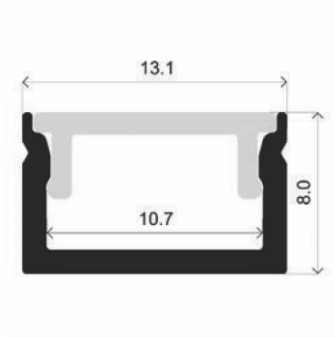

MLSL12-16

D step up to 10 mm width

ABDECKUNG