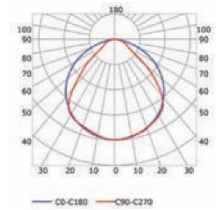

MLRE01-01

ABDECKUNG

INSTALLATION

ENDKAPPEN

Transparent cover 90°
(light reduction: -16%)

Semiopal cover 90°
(light reduction: -20%)

Opal cover: -32%
Frosted cover: -39%

60° lens cover
(light reduction: -16%)