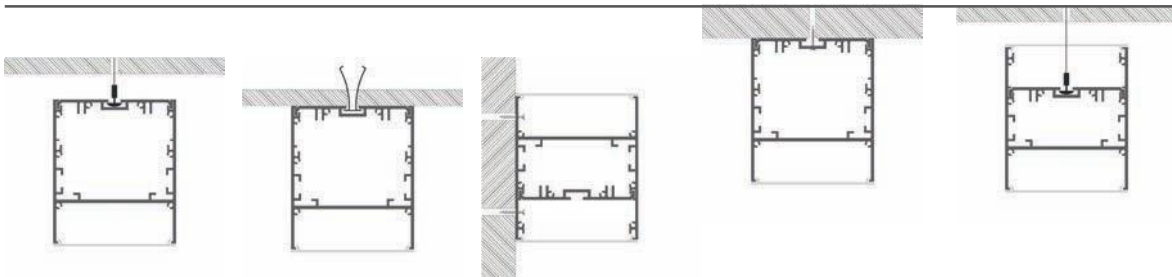

Available in 3 m for D strip up to 50 mm width

ABDECKUNG

Opal cover: -37%
Frosted cover: -38%

Biemission Opal: -37%
Biemission Frosted: -38%

INSTALLATION

ENDKAPP EN

MONTAGECLIPS

MLNE01-14