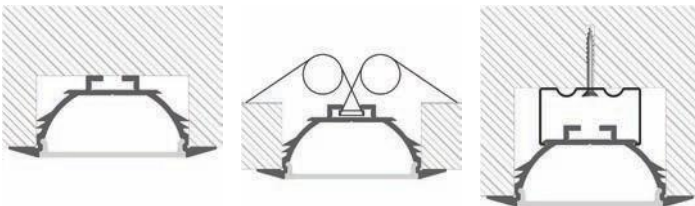

MLRE03-05

ABDECKUNG

Transparent cover
(light reduction: -14%)

Opal cover: -32%
Frosted cover: -33%

INSTALLATION

ENDKAPPEN

MONTAGECLIPS

MLRE04-07