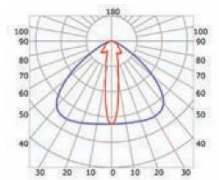

ENDKAPPEN

MONTAGECLIPS

ABDECKUNG

Transparent cover 50°
(light reduction: -34%)

Semiopal cover 67°
(light reduction: -38%)

Opal cover: -49%
Frosted cover: -55%

18° lens cover

MLSL06-05