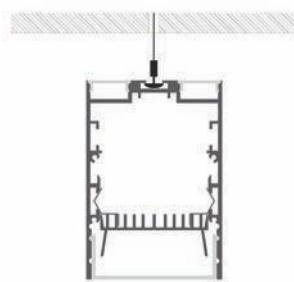

— C0-C180 — C90-C270

Semiopal cover
(light reduction -31%)