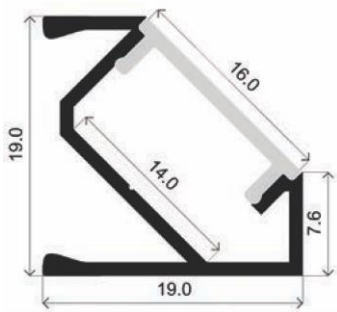

MLAN01-01

Transparent cover
(light reduction: -25%)