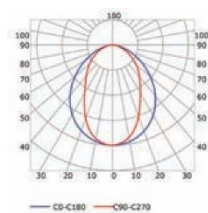

Transparent cover 50°
(light reduction: -34%)