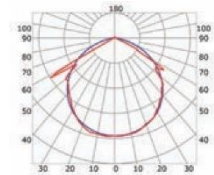

MONTAGECLIPS

MLAN05-09

Depth up to 21 mm

ABDECKUNG

Transparent cover
(light reduction: -7%)

Opal cover: -22%
Frosted cover: -28%

Opal L cover
(light reduction: -25%)

INSTALLATION