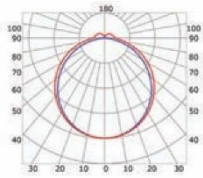

MLSL03-02

ABDECKUNG

Opal cover: -35%
Frosted cover: -38%