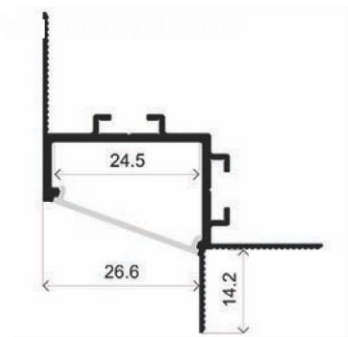

IINSTALLATION

MONTAGECLIPS

D strip up to 24 mm width

MLDW10-05

ABDECKUNG

Transparent cover
(light reduction: -20%)

Opal cover
(light reduction: -37%)

INSTALLATION