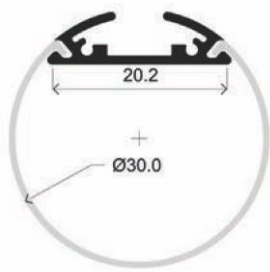

MLNE01-14

Ø strip up to 20 mm width

ABDECKUNG

Opal cover
(light reduction: -13%)