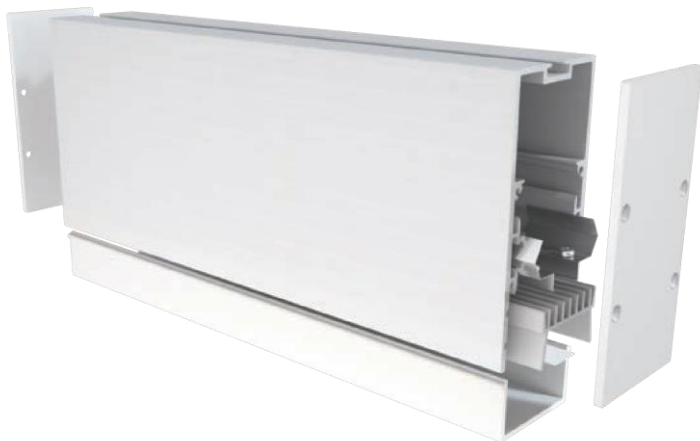

MLCL01-06

strip up to 20 mm width