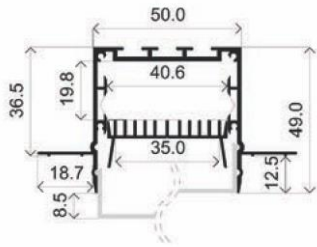

P-DW05-07

ABDECKUNG

MLDW05-07

0 step up to 35 mm width