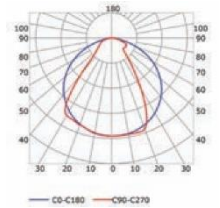

MLAN01-01

Transparent cover
(light reduction: -25%)

Semiopal cover
(light reduction: -29%)

Opal cover: -41%
Frosted cover: -47%

40° lens cover
(light reduction: -25%)

INSTALLATION

ENDKAPPEN

MONTAGECLIPS