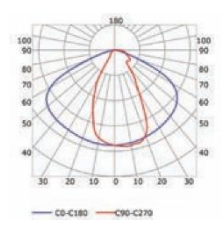

Opal cover: -37%
Frosted cover: -43%