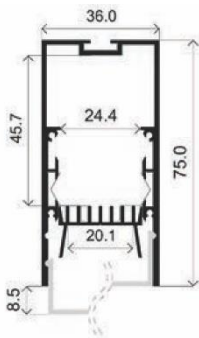

MLCL01-06

strip up to 20 mm width