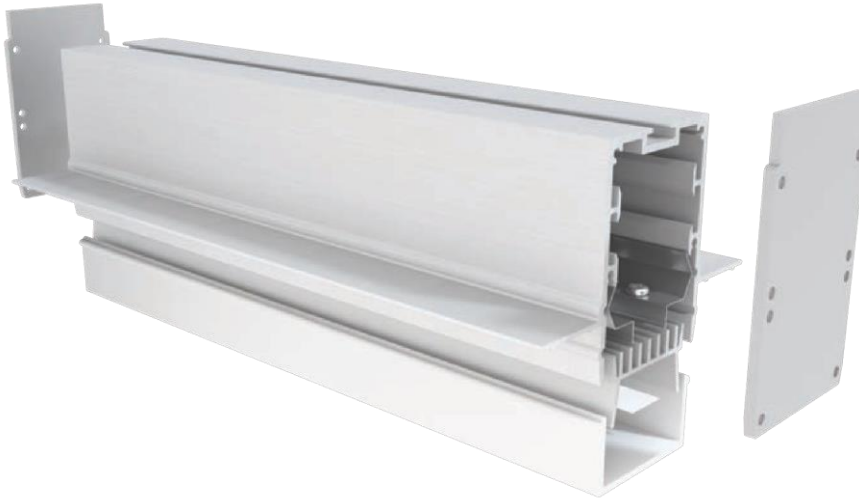

High opal cover: -38%
High frosted cover: -40%

Low opal cover: -42%
Low frosted cover: -44%