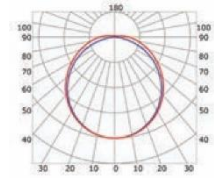

MONTAGECLIPS

Available in 2 m and 3 m for D step up to 10 mm width

MLAN03-08

ABDECKUNG

Transparent cover (light reduction: -9%)

Opal cover: -25%
Frosted cover: -28%

INSTALLATION

ENDKAPPEN