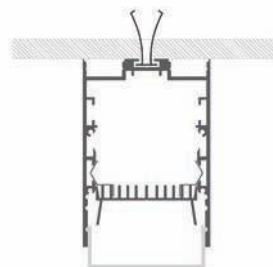

High opal cover step 2: -51%
High frosted cover step 2: -53%

INSTALLATION

ENDKAPPEN MONTAGECLIPS

MLCL02-07

MLCL02-07

fit for LED strip up to 25 mm width

ABDECKUNG

— C0-C180 — C90-C270
Opal cover: -39%
Frosted cover: -42%