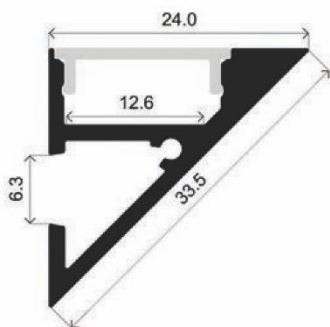

Opal cover: -37%
Frosted cover: -43%

55° lens cover
(light reduction: -19%)

ENDKAPPEN

MONTAGECLIPS

MLWL02-03

D strip up to 12 mm width

ABDECKUNG

INSTALLATION

Transparent cover
(light reduction: -16%)

Semiopal cover
(light reduction: -21%)

Opal cover: -33%
Frosted cover: -39%

56° lens cover
(light reduction: -16%)

ENDKAPPEN

MONTAGECLIPS

MLWL03-01

strip up to 17 mm width