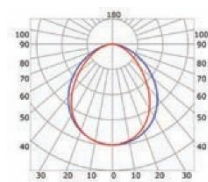

Semiopal cover
(light reduction: -21%)