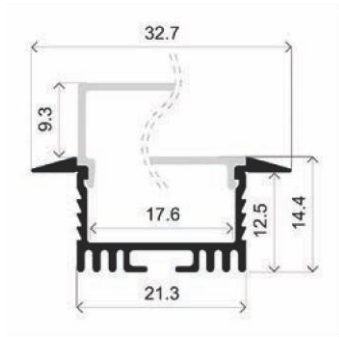

ULP-RE04-07

Strip up to 17 mm width

MLRE05-01

ABDECKUNG