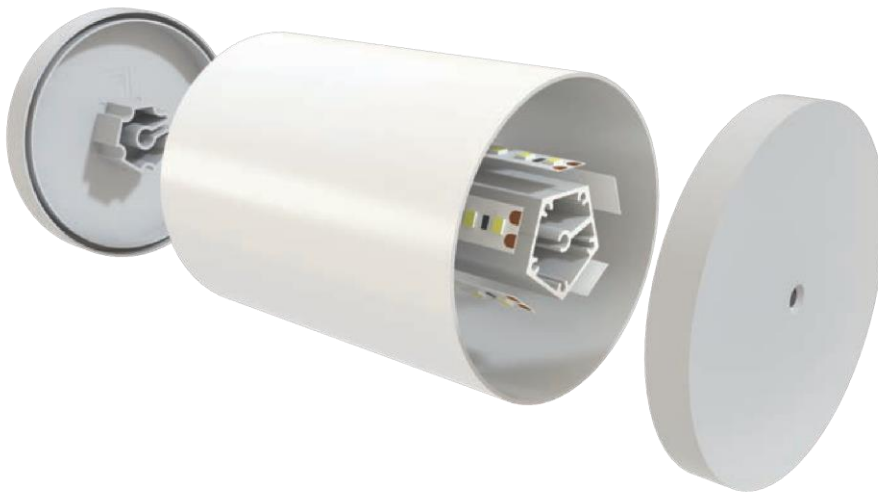

Opal cover
(light reduction: -13%)

ENDKAPPEN

MLNE03-17

LED strip up to 15 mm width

Opal cover
(light reduction: -32%)

INSTALLATION

ENDKAPPEN

MLT01-11