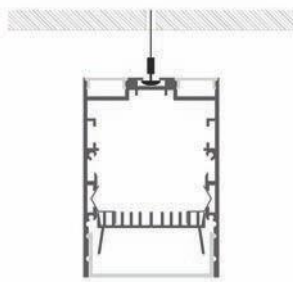

MLCL03-18

— C0-C180 — C90-C270

Transparent cover
(light reduction -26%)