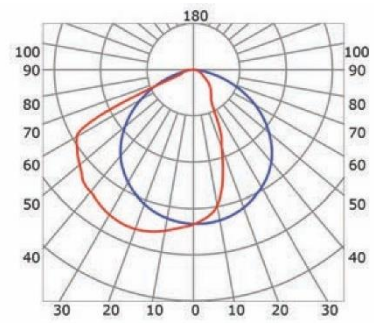

Opal cover: -65%
Frosted cover: -67%

INSTALLATION

MLHR01-0203

ABDECKUNG

INSTALLATION

CG-C180 CG-C270

Frosted cover

— C0-C180 — C90-C270