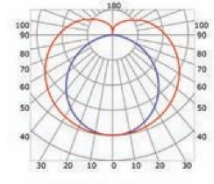

ABDECKUNG

Opal cover
(light reduction: -13%)