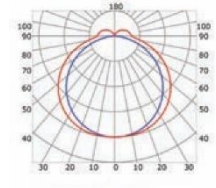

LP-1000-05

up to 12 mm width

Available in 3 m length

MLCC01-06

ABDECKUNG

High Opal cover: -64%
High Frosted cover: -63%

Low Opal cover: -65%
Low Frosted cover: -65%

INSTALLATION

MONTAGECLIPS