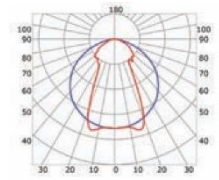

ENDKAPPEN

MONTAGECLIPS

ABDECKUNG

Transparent cover 50°
(light reduction: -34%)

Semiopal cover 67°
(light reduction: -38%)

Opal cover: -49%
Frosted cover: -55%

18° lens cover

MLSL06-05