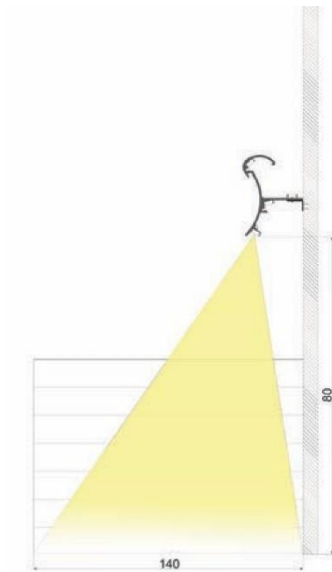

Opal cover: -65%
Frosted cover: -67%

INSTALLATION

MLHR01-0203

ABDECKUNG

INSTALLATION

CG-C180 CG-C270

Frosted cover

— C0-C180 — C90-C270

Transparent cover
(light reduction: -17%)

— C0-C180 — C90-C270

60° lens cover
(light reduction: -17%)

— C0-C180 — C90-C270

Transparent cover

— C0-C180 — C90-C270

Transparent cover

MLSH01-03