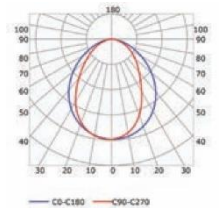

MLAN01-01

Transparent cover
(light reduction: -25%)

Semiopal cover
(light reduction: -29%)

Opal cover: -41%
Frosted cover: -47%

40° lens cover
(light reduction: -25%)

INSTALLATION

ENDKAPPEN

MONTAGECLIPS