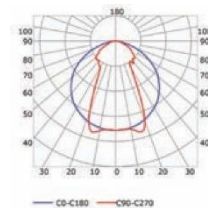

MLRE02-03

ABDECKUNG

Transparent cover 50°
(light reduction: -34%)

Semiopal cover 67°
(light reduction: -38%)

Opal cover: -49%
Frosted cover: -55%

18° Lens cover
(light reduction: -34%)

INSTALLATION

ENDKAPPEN