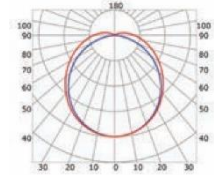

MONTAGECLIPS

MLAN05-09

Depth up to 21 mm

ABDECKUNG

Transparent cover
(light reduction: -7%)

Opal cover: -22%
Frosted cover: -28%

Opal L cover
(light reduction: -25%)

INSTALLATION