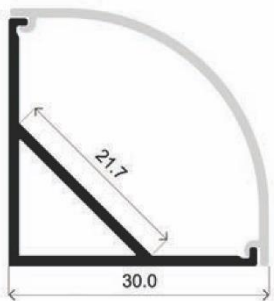

MLAN04-09

INSTALLATION

ABDECKUNG

ENDKAPPEN

MONTAGECLIPS