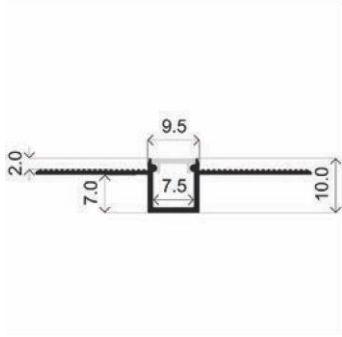

0 step up to 35 mm width

High opal cover: -39%
High frosted cover: -40%

Low opal cover: -41%
Low frosted cover: -42%

INSTALLATION

ENDKAPPEN MONTAGECLIPS

MLDW06-02

ABDECKUNG

Opal cover: -55%
Frosted cover: -59%