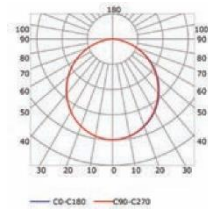

Transparent cover
(light reduction: -14%)

Opal cover: -32%
Frosted cover: -33%