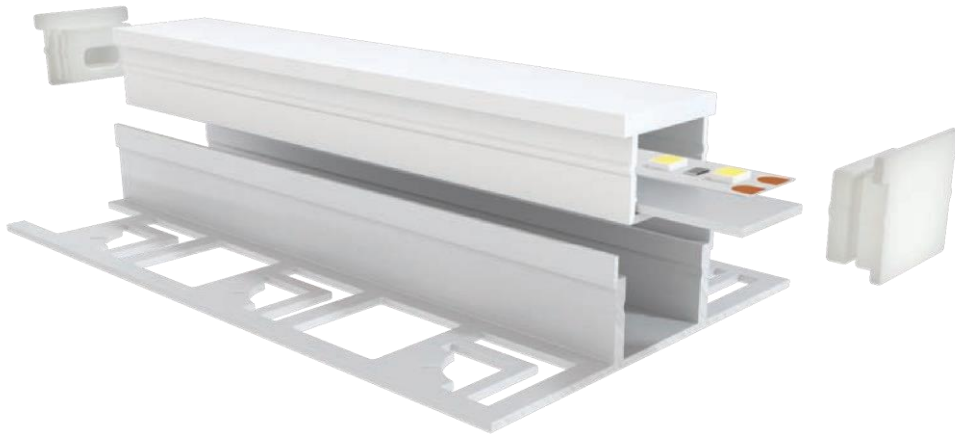

IINSTALLATION

ENDKAPPEN