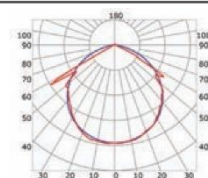

MONTAGECLIPS

MLAN04-09

INSTALLATION

ABDECKUNG

Transparent cover
(light reduction: -7%)

Opal cover: -22%
Frosted cover: -28%

Opal L cover
(light reduction: -25%)

ENDKAPPEN