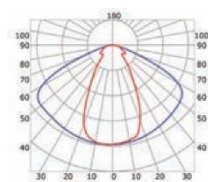

56° lens cover
(light reduction: -16%)