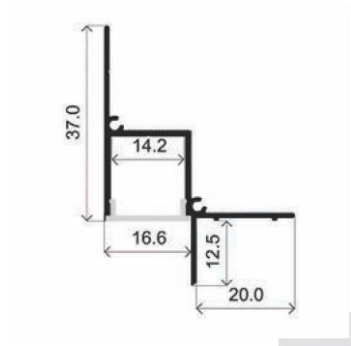

INSTALLATION

Transparent cover 40° (light reduction -41%)

Semiopal cover (light reduction: -45%)

Opal cover: -59%
Frosted cover: -60%

14° lens cover (light reduction: -41%)

0 step up to 18 mm width

P-DW02-03