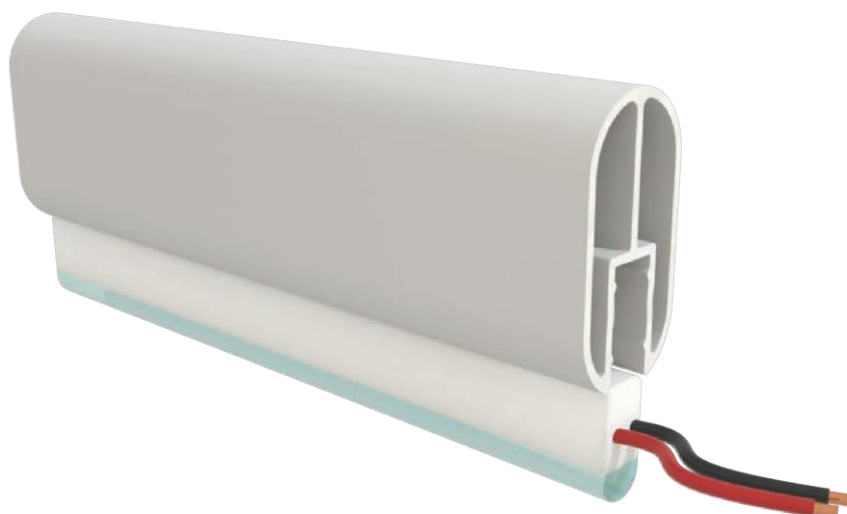

ABDECKUNG

Transparent cover
(light reduction: -19%)

Semiopal cover
(light reduction: -23%)

Opal cover: -37%
Frosted cover: -39%

INSTALLATION

ENDKAPPEN

MLWB01-00

INSTALLATION