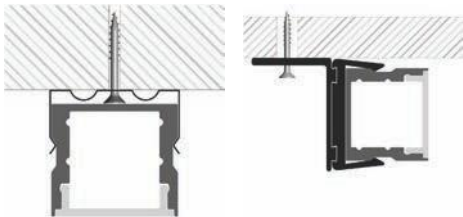

ENDKAPPEN

MONTAGECLIPS

ABDECKUNG

Transparent cover 50°
(light reduction: -34%)

Semiopal cover 67°
(light reduction: -38%)

Opal cover: -49%
Frosted cover: -55%

18° lens cover

MLSL06-05