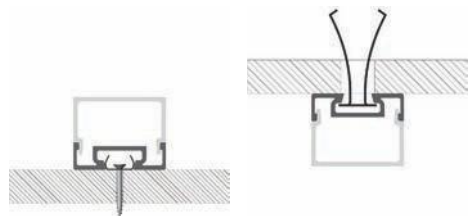

MONTAGECLIPS

MLSL10-13

strip 2 mm width

ABDECKUNG

Opal cover
(light reduction: -44%)

INSTALLATION

ENDKAPPEN

MONTAGECLIPS

MLSL11-01

Ø step up to 12 mm width

ABDECKUNG

INSTALLATION

ENDKAPP
EN

MONTAGECLIPS

MLSL12-16

D step up to 10 mm width