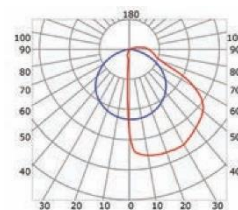

Transparent cover
(light reduction: -17%)

— C0-C180 — C90-C270

60° lens cover
(light reduction: -17%)

— C0-C180 — C90-C270

Transparent cover

— C0-C180 — C90-C270

Transparent cover

MLSH01-03