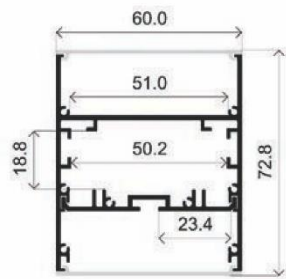

MLCL04-18

Available in 3 m for D strip up to 50 mm width