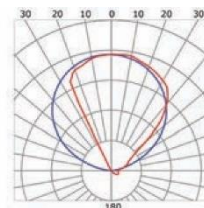

Transparent cover
(light reduction: -17%)

— C0-C180 — C90-C270

60° lens cover
(light reduction: -17%)

— C0-C180 — C90-C270

Transparent cover

— C0-C180 — C90-C270

Transparent cover

MLSH01-03