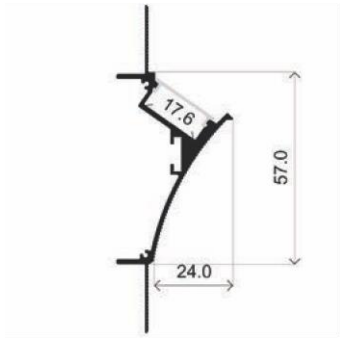

MLDW09-01

ABDECKUNG

Low opal cover
(light reduction: -35%)