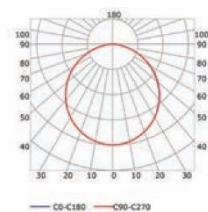

MLRE02-03

ABDECKUNG

Transparent cover 50°
(light reduction: -34%)

Semiopal cover 67°
(light reduction: -38%)

Opal cover: -49%
Frosted cover: -55%

18° Lens cover
(light reduction: -34%)

INSTALLATION

ENDKAPPEN