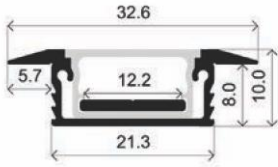

LLP-RE06-01

LLP-RE07-12

MLRE07-12