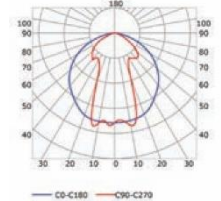

MLDW03-03

ABDECKUNG

Transparent cover
(light reduction -35%)