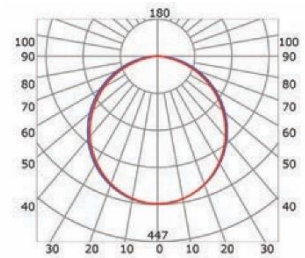

— C0-C180 — C90-C270
Opal cover: -40%
Frosted cover: -43%

— C0-C180 — C90-C270
Opal cover: -39%
Frosted cover: -41%

MLCL03-18

— C0-C180 — C90-C270

Transparent cover
(light reduction -26%)

— C0-C180 — C90-C270