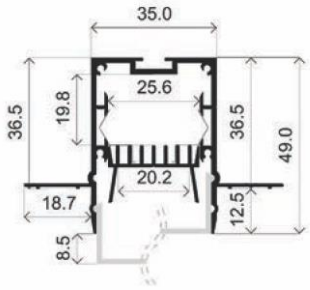

ABDECKUNG

Transparent cover
(light reduction -35%)

Semiopal cover
(light reduction -42%)

Opal cover: -53%
Frosted cover: -59%

11° lens cover
(light reduction -37%)

INSTALLATION

MLDW04-06

ABDECKUNG