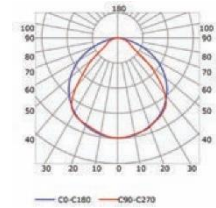

Available in 2 m and 3 m for

ABDECKUNG

MLSL08-03

INSTALLATION

ENDKAPPEN

MONTAGECLIPS

Transparent cover 90°
(light reduction: -16%)

Semiopal cover 90°
(light reduction: -20%)