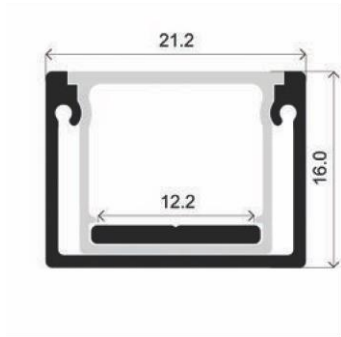

MONTAGECLIPS

MLSL10-13

strip 2 mm width

ABDECKUNG

Opal cover
(light reduction: -44%)

INSTALLATION

ENDKAPPEN

MONTAGECLIPS