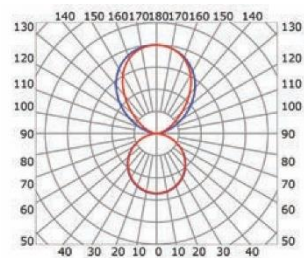

— C0-C180 — C90-C270
Opal cover: -40%
Frosted cover: -43%

— C0-C180 — C90-C270
Opal cover: -39%
Frosted cover: -41%

MLCL03-18

— C0-C180 — C90-C270

Transparent cover
(light reduction -26%)

— C0-C180 — C90-C270