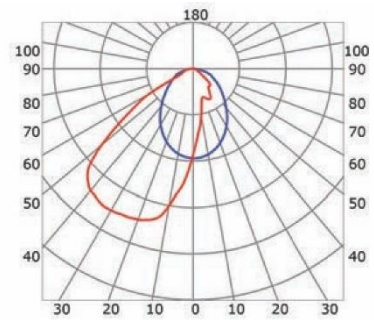

— C0-C180 — C90-C270

60° lens cover
(light reduction: -17%)