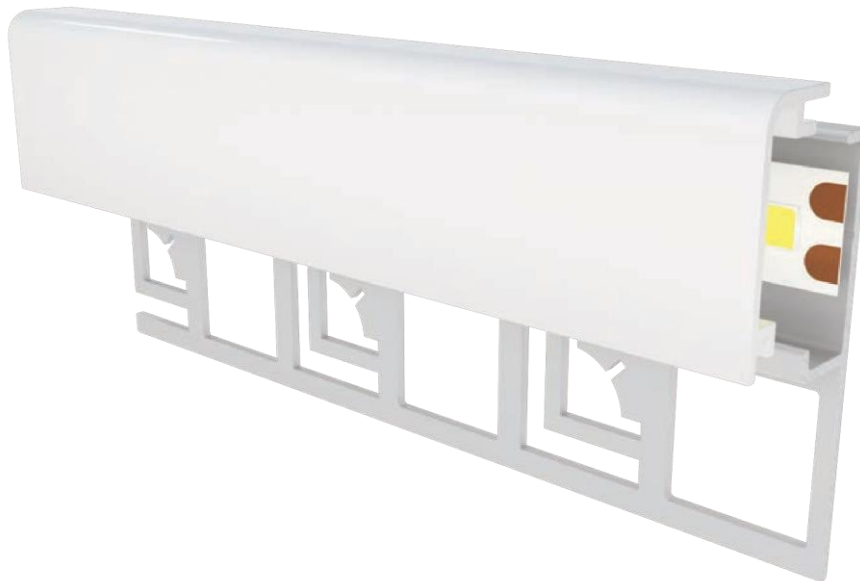

ABDECKUNG

— C0-C180 — C90-C270
 Opal cover: -42%
 Frosted cover: -43%

IINSTALLATION

ENDKAPPEN

MLT02-10

strip up to 17 mm width

ABDECKUNG

Frosted cover
(light reduction: -26%)