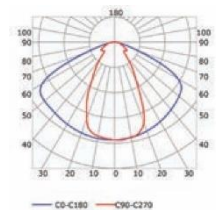

MLRE01-01

ABDECKUNG

INSTALLATION

ENDKAPPEN

Transparent cover 90°
(light reduction: -16%)

Semiopal cover 90°
(light reduction: -20%)

Opal cover: -32%
Frosted cover: -39%

60° lens cover
(light reduction: -16%)