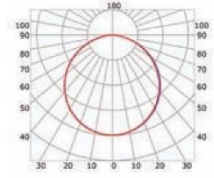

ABDECKUNG

— C0-C180 — C90-C270
Opal cover: -42%
Frosted cover: -43%