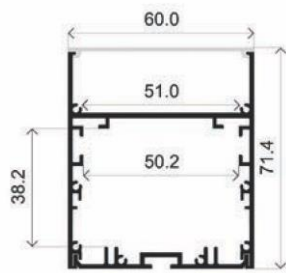

MLCL04-18

Available in 3 m for D strip up to 50 mm width