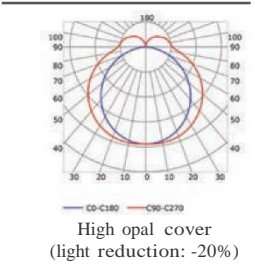

MLSL11-01

Ø step up to 12 mm width

ABDECKUNG