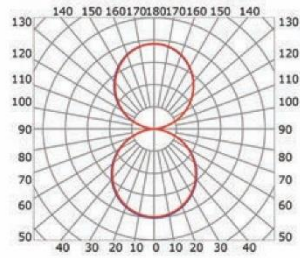

— C0-C180 — C90-C270

Opal cover: -44%
Frosted cover: -48%