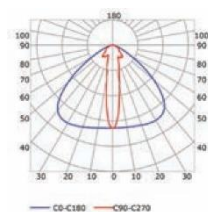

MLRE02-03

ABDECKUNG

Transparent cover 50°
(light reduction: -34%)

Semiopal cover 67°
(light reduction: -38%)

Opal cover: -49%
Frosted cover: -55%

18° Lens cover
(light reduction: -34%)

INSTALLATION

ENDKAPPEN