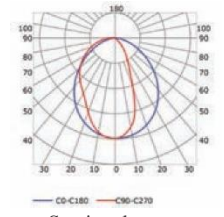

INSTALLATION

Transparent cover 40° (light reduction -41%)

Semiopal cover (light reduction: -45%)

Opal cover: -59%
Frosted cover: -60%

14° lens cover (light reduction: -41%)

0 step up to 18 mm width

P-DW02-03