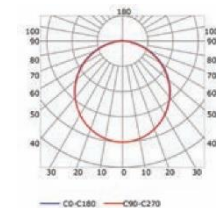

Available in 2 m and 3 m for

ABDECKUNG

MLSL08-03

INSTALLATION

ENDKAPPEN

MONTAGECLIPS

Transparent cover 90°
(light reduction: -16%)

Semiopal cover 90°
(light reduction: -20%)