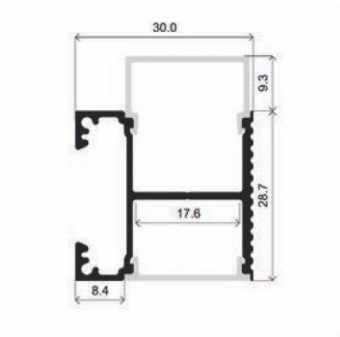

MLWL03-01

strip up to 17 mm width

MLWL03-01