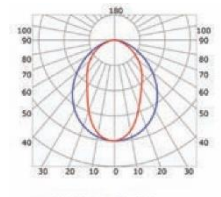

Semiopal cover
(light reduction -42%)