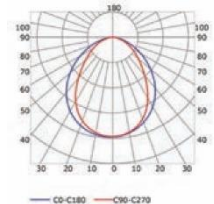

MLDW08-03

Transparent cover
(light reduction: -21%)

Semiopal cover
(light reduction: -24%)

Opal cover: -37%
Frosted cover: -40%

INSTALLATION

MLDW09-01

ABDECKUNG

Low opal cover
(light reduction: -35%)