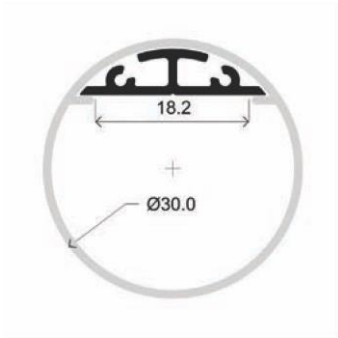

Ø strip up to 20 mm width

ABDECKUNG

Opal cover
(light reduction: -13%)

INSTALLATION

ENDKAPPEN

MONTAGECLIPS

MLNE02-15

ABDECKUNG