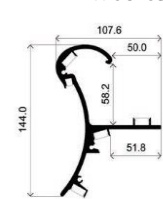

MLHR01-0203