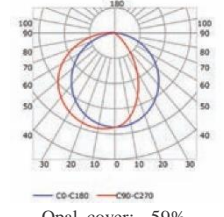

INSTALLATION

Transparent cover 40° (light reduction -41%)

Semiopal cover (light reduction: -45%)

Opal cover: -59%
Frosted cover: -60%

14° lens cover (light reduction: -41%)

0 step up to 18 mm width

P-DW02-03