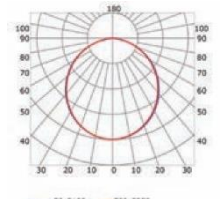

Semiopal cover
(light reduction: -42%)