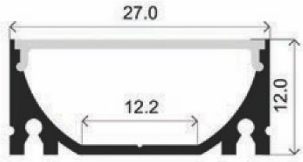

MLSL06-05

ml 3 m far

ABDECKUNG

Transparent cover
(light reduction: -14%)