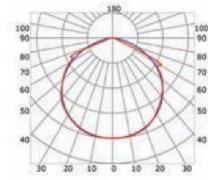

ABDECKUNG

Transparent cover
(light reduction: -8%)