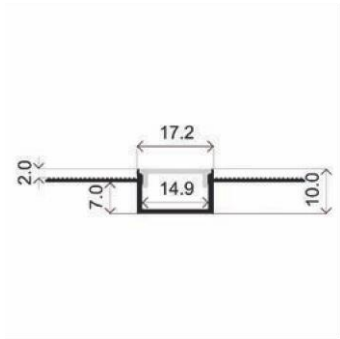

ABDECKUNG

MLDW08-03

INSTALLATION