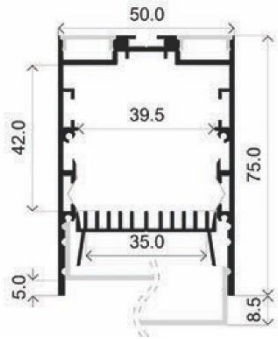

High opal cover step 2: -51%
High frosted cover step 2: -53%

INSTALLATION

ENDKAPPEN MONTAGECLIPS

MLCL02-07

MLCL02-07

fit for LED strip up to 25 mm width

ABDECKUNG

— C0-C180 — C90-C270
Opal cover: -39%
Frosted cover: -42%