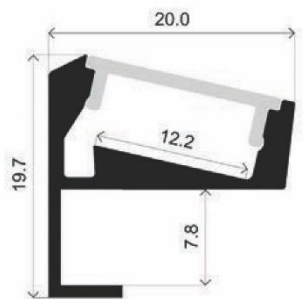

Transparent cover
(light reduction: -17%)

— C0-C180 — C90-C270

60° lens cover
(light reduction: -17%)

— C0-C180 — C90-C270

Transparent cover

— C0-C180 — C90-C270

Transparent cover

MLSH01-03