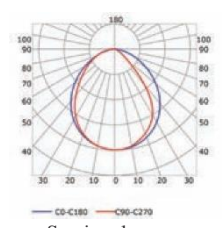

ENDKAPPEN

MONTAGECLIPS

D strip up to 14 mm width

MLWL01-03

INSTALLATION

ABDECKUNG

Transparent cover
(light reduction: -20%)

Semiopal cover
(light reduction: -25%)