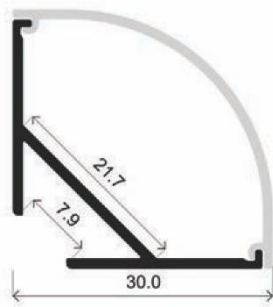

MLAN05-09

Depth up to 21 mm